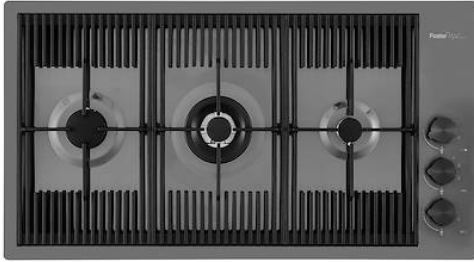

## Cooker hob Milanello Gun Metal

Gas hobs

Code: 7680 006

### DETAILS

Coloring Gun Metal

---

Edge/Installation Type Flush-mount | Top-mount

---

Finish PVD

---

Material AISI 304 stainless steel

---

Texture Brushed in line

---

Supply 220 - 240 V; 50/60 Hz

---

Dimensions 870x476 mm

---

Base size 87cm

## Cast iron grids

Cast-iron is the ideal material for an hob grid, this due to the manifold properties characterising it: high heat capacity that improves cooking performance; high weight and stability that improve safety; sturdiness that preserves the hob's original aspect over time; easy cleaning.